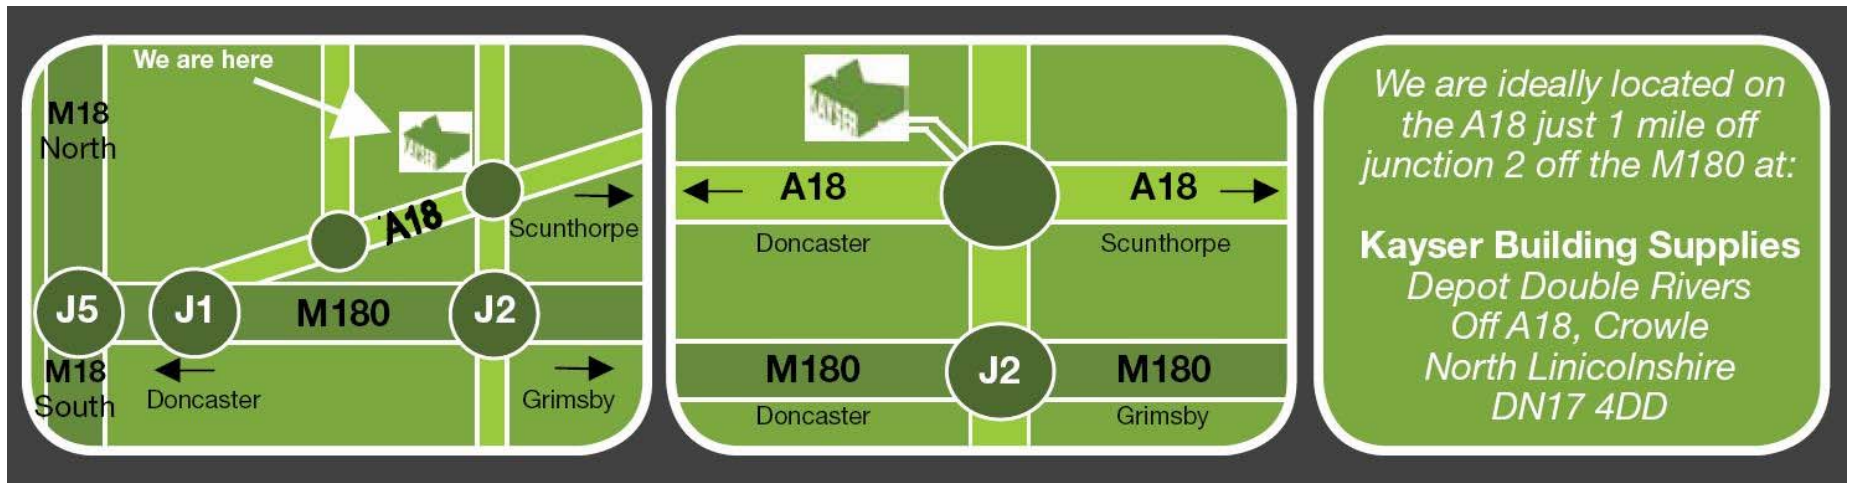

Kayser Building Supplies

Depot Double Rivers
A18, Crowle
North Lincolnshire
DN17 4DD

Tel: 01724 712234
Fax: 01724 710975
Email: info@kayserbuildingsupplies.co.uk
Web: www.kayserbuildingsupplies.co.uk

Directions to Kayser Building Supplies

From the North, South and West.

M18 Exit off at Junction 5 and enter onto the M180 towards Scunthorpe. On the M180 exit off at Junction 2 and turn left onto the A161 signposted Goole. Travel for approximately 1 mile and at the roundabout take the 2nd exit into the industrial estate. We are on the left within the industrial estate, sign posted Kayser Building Supplies.

From the East, Scunthorpe

M180 exit at Junction 2 and turn right onto the A161 signposted Goole, travel for approximately 1 mile and at the roundabout take the 2nd exit into the industrial estate. We are on the left within the industrial estate, sign posted Kayser Building Supplies.